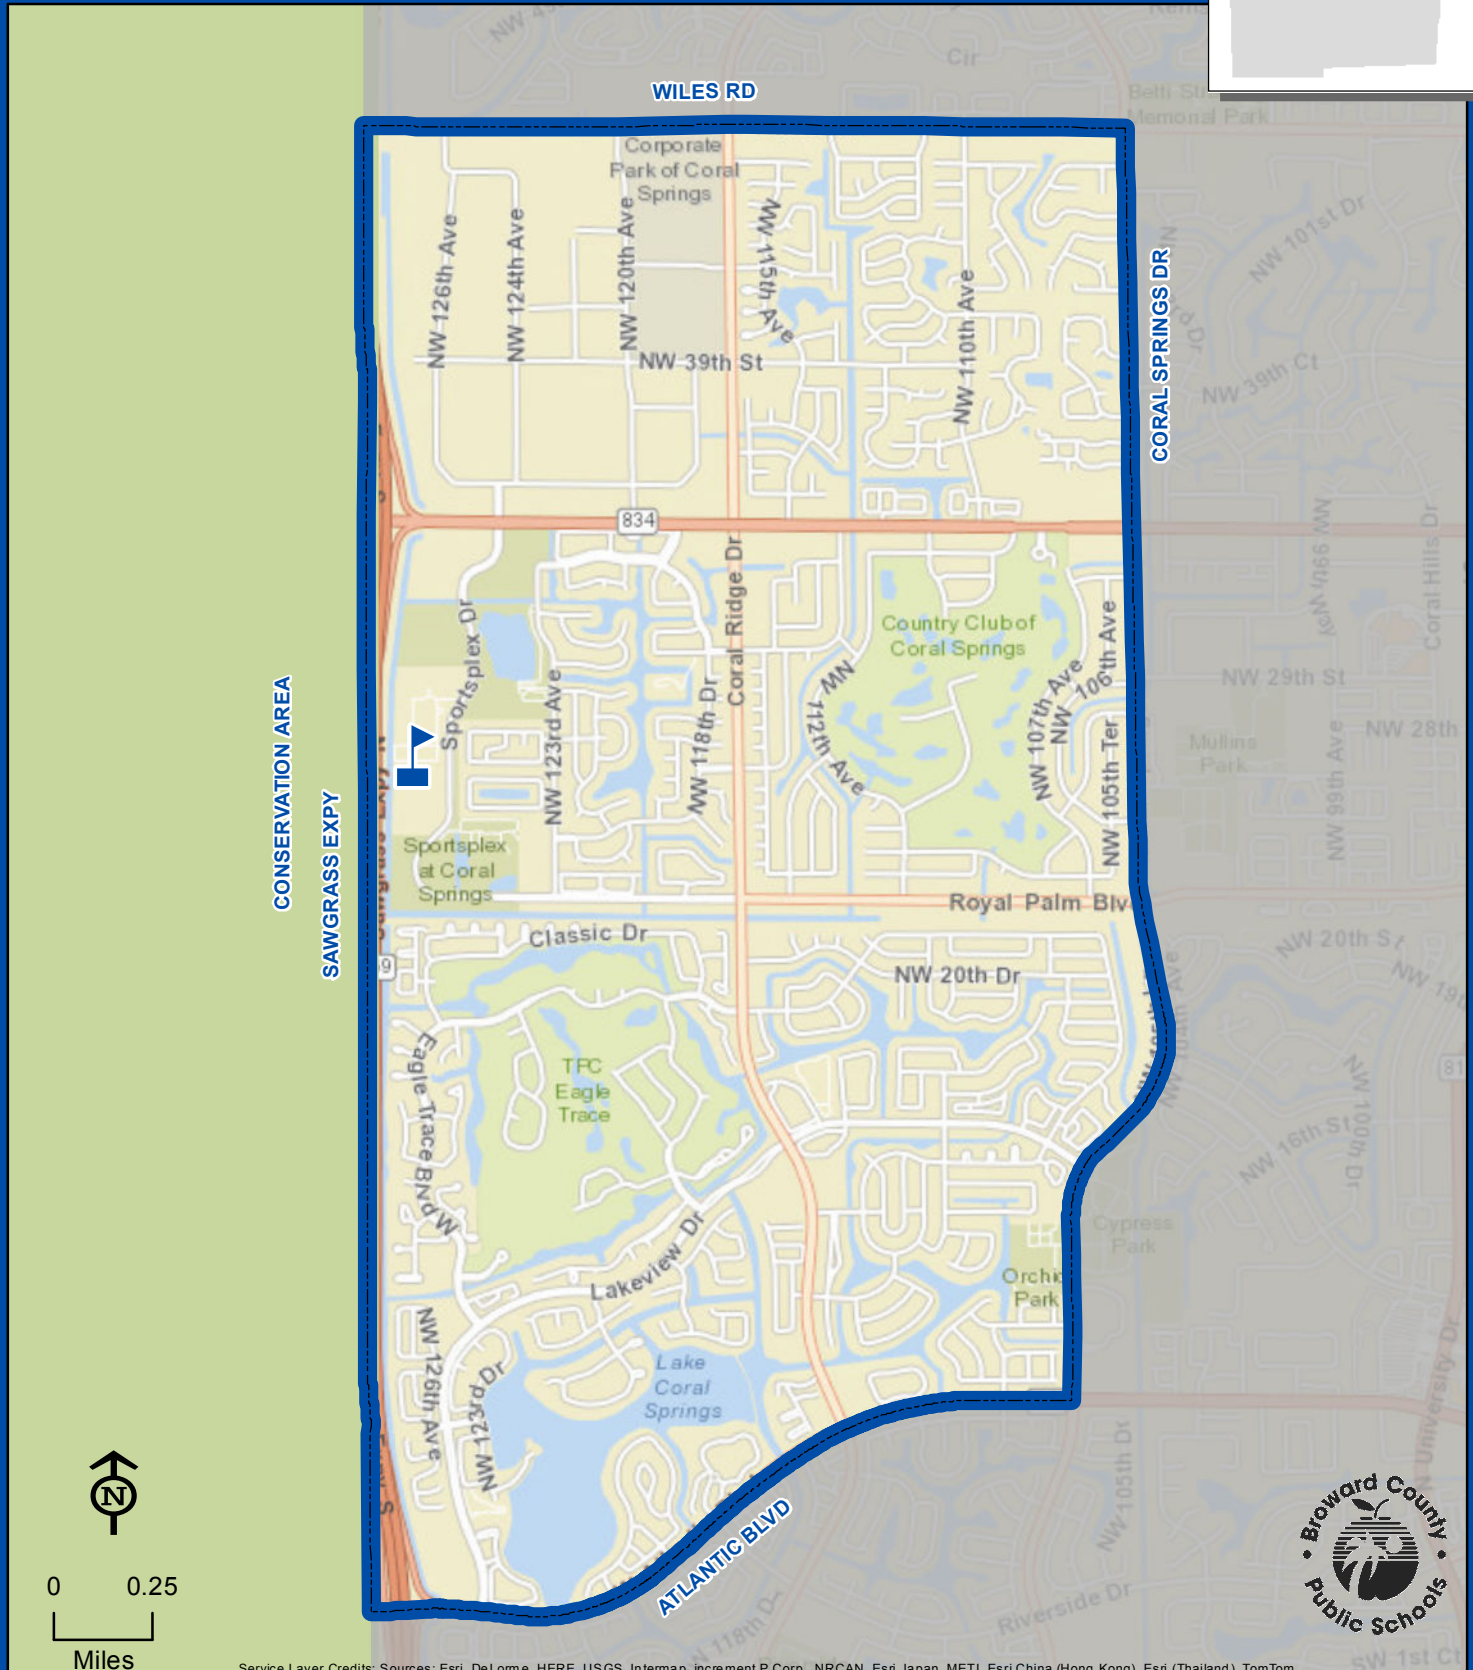

# CORAL GLADES HIGH SCHOOL

2700 SPORTSPLEX DRIVE  
CORAL SPRINGS, FLORIDA 33065  
754-322-1250

Innovative Program

CORAL GLADES

0 0.25  
Miles

Service Layer Credits: Sources: Esri, DeLorme, HERE, USGS, Intermap, increment P Corp., NRCAN, Esri Japan, METI, Esri China (Hong Kong), Esri (Thailand), TomTom

THIS MAP IS FOR CONCEPTUAL PURPOSES ONLY AND SHOULD NOT BE USED FOR LEGAL BOUNDARY DETERMINATIONS